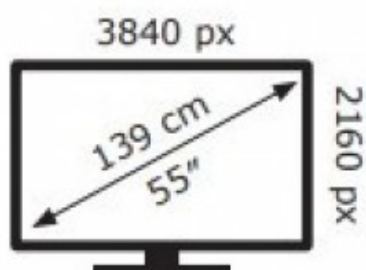

ENERG

LG Electronics

OLED55GX3LA

111 kWh/1000h

ABCDEF**G**

189 kWh/1000h

2019/2013